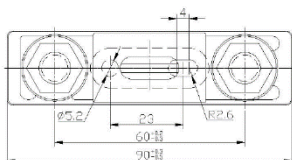

Fuse holder for ANL fuse