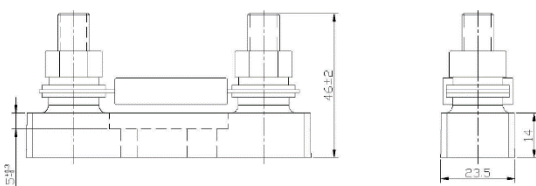

Fuse holder for ANL fuse