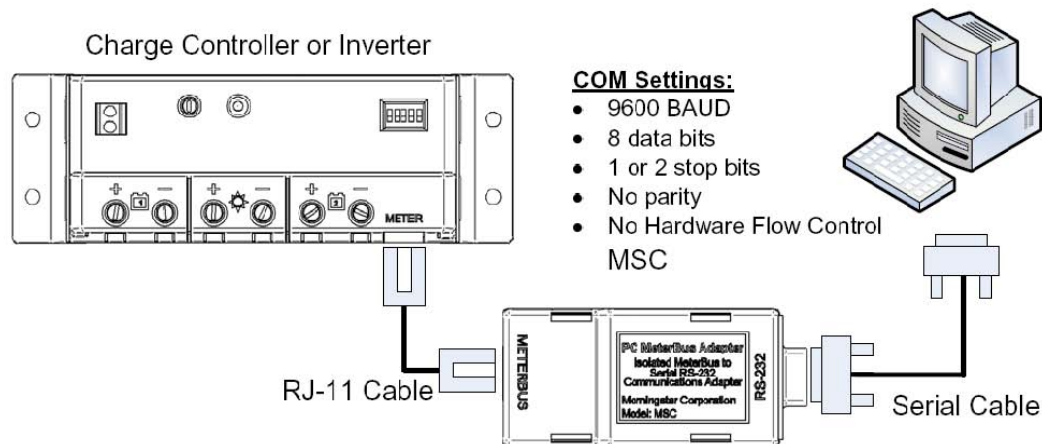

PC Meterbus Adapter™

Morningstar's **PC Meterbus Adapter (MSC)** converts a controller's meter port (RJ-11 phone type connector) to a standard RS-232 serial connector for connection to a PC or other equipment. The MSC may be used with any Morningstar controller or inverter equipped with a meter connection that does not also already have a RS-232 port.

By converting to RS-232, the MSC allows Morningstar's controllers and inverters to communicate with a variety of third party serial enabled devices such as:

- A PC running Morningstar's MS View software or any other compatible software.
- A serial enabled device such as an internet gateway.
- Another MODBUS enabled hardware device at the site that needs to access solar system information.

Establishing a communications link enables the monitoring or logging of data from the controller or inverter as well as the customizing of any user-adjustable settings. The MSC makes available a wide variety of data stored in Morningstar's products such as (varies by product):

The MSC is sold as a kit that includes the following:

- PC Meterbus Adapter
- RS-232 cable with connectors: 1.8 meters (5.9 feet)
- RJ-11 cable with connectors: 1 meter (3.3 feet)

Other Technical Specifications
 Operating Temperature -40C to +60C
 Storage Temperature -55C to +80C
 Humidity 100% N.C.
 Enclosure IP20
 Dimensions 72 x 35 x 22mm
 2.83 x 1.37 x 0.87 inches
 Weight 35 g (1.23 oz)