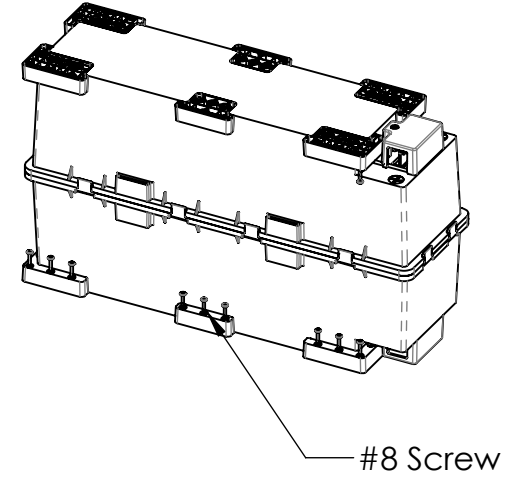

2

1

REVISIONS				
ZONE	REV.	DESCRIPTION	DATE	APPROVED
	A	GC3 Battery Direct Mount Drawings	02/25/2021	

Direct Floor Mount

DETAIL C
SCALE 1 : 50

Item Number	Description	QTY
1	Rounded Head, Number 8 Size, 1-1/2" Long Screw	18