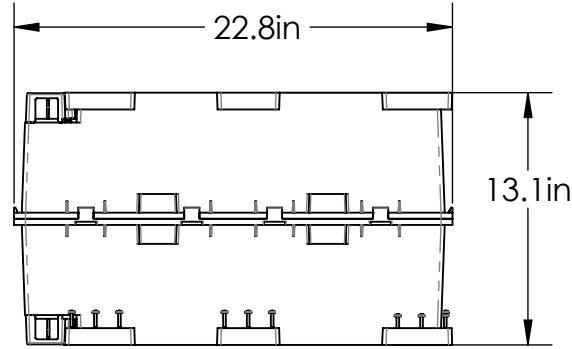

2

1

REVISIONS				
ZONE	REV.	DESCRIPTION	DATE	APPROVED
	A	GC3 Battery Direct Mount Drawings	02/25/2021	

Direct Floor Mount

DETAIL C
SCALE 1 : 50

Item Number	Description	QTY
1	Rounded Head, Number 8 Size, 1-1/2" Long Screw	18

MATERIAL:

FINISH:

DIMENSIONS ARE IN: INCHES

TOLERANCES:

0.X: ±

0.XX: ±

0.XXX: ±

ANGULAR: ±°

DRAGONFLY ENERGY INC.
PART NUMBER:

SIZE	DRAWN	CHECKED	DATE	REV
A			2/25/2021	

SCALE: 1:10

SHEET 1 OF 1

2

1