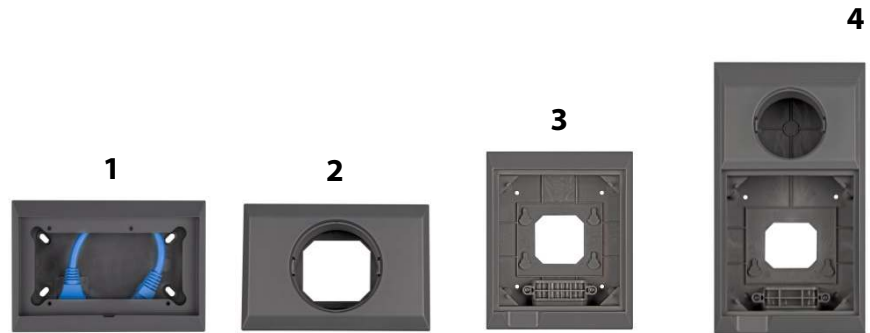

Wall mounted display enclosures

www.victronenergy.com

		Rectangular panels	Round panels	Rectangular panels	Round panels and Rectangular panels
Dimensions (h x w x d in mm)		88 x 130 x 40	88 x 130 x 47	163 x 135 x 72	244 x 135 x 75
Article code	Product	Suitable for:			
BPA000100000R	Battery Alarm GX	√			
REC000200000R	Skylla-i Control GX	√			
DMC000200000R	Digital Multi Control 200/200A GX	√			
BAM010700000	Battery Monitor BMV-700		√		√
BAM010702000	Battery Monitor BMV-702		√		√
SCC900500000	MPPT Control		√		√
BPP000300100R	Color Control GX			√	√
BPP000200100R	VE.Net Blue Power Panel GX			√	√

1
Enclosure for 65 x 120 mm GX panels

3
Enclosure for Color Control GX
(also accepts a VE.Net Blue Power Panel GX)

2
Enclosure for BMV battery monitor
or MPPT Control

4
Enclosure for Color Control GX and a
BMV or MPPT control
(also accepts a VE.Net Blue Power Panel GX)